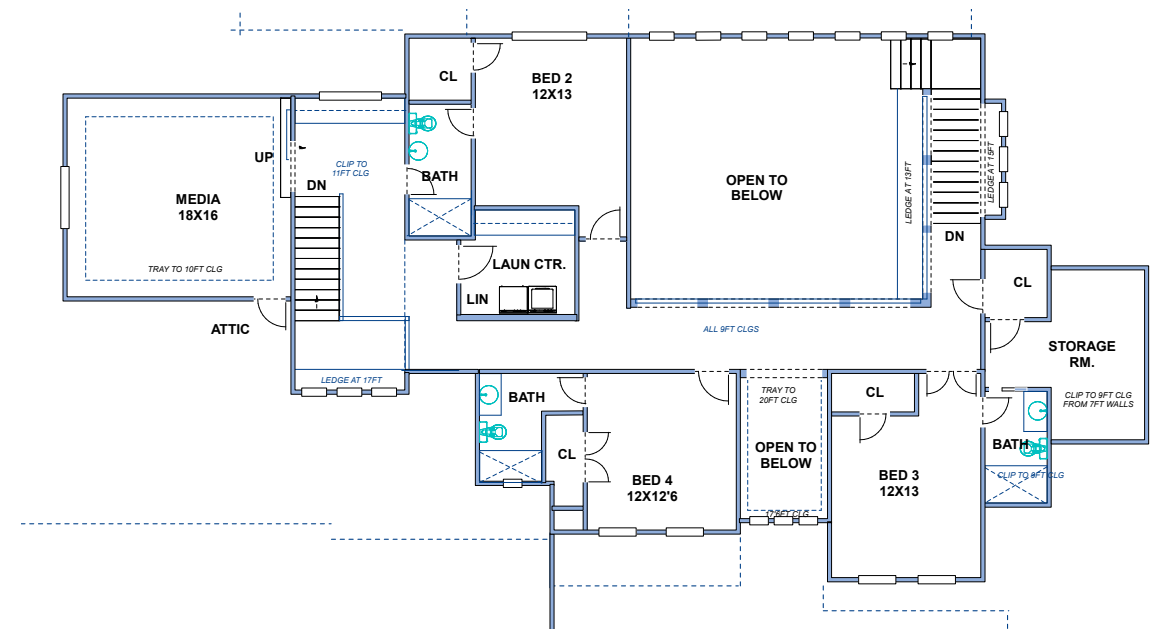

3637 SQFT MAIN VNR.
1798 SQFT UP
5435 SQFT TTL VNR.

PLAN 50021

CREATIVE HOME DESIGNS, LLC
www.chdhomeplans.com
© Plan copyright by designer